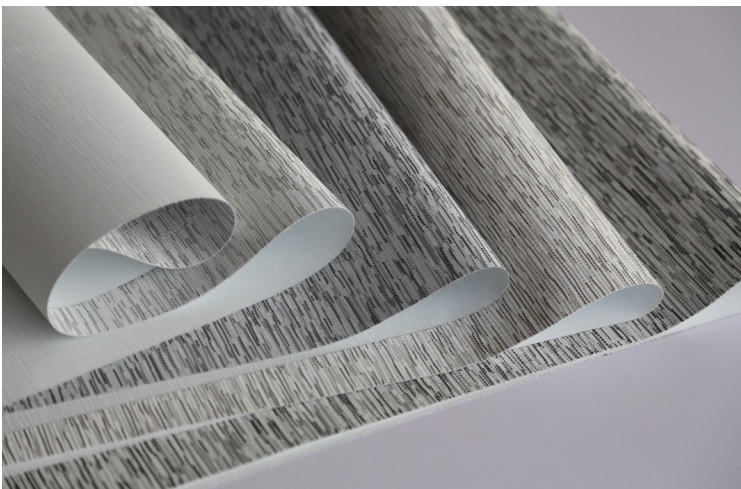

# LONDON

LIGHT-FILTERING (L/F)  
<1% OPENNESS FACTOR

BLACKOUT (B/O)  
0% OPENNESS FACTOR

DECORATIVE

By overlapping warm and cool colored yarns in varying horizontal locations, London becomes a chic fabric reminiscent of natural grasscloth. The texture of London is complex, beautiful, and perfect for modern hospitality installations or residential interiors.

TOWER TAUPE (L/F) 1104 (B/O) 1904

BLACK RIVER (L/F) 1106 (B/O) 1906

SILVER BRIDGE (L/F) 1107 (B/O) 1907

\* (L/F) stands for light-filtering and (B/O) stands for blackout