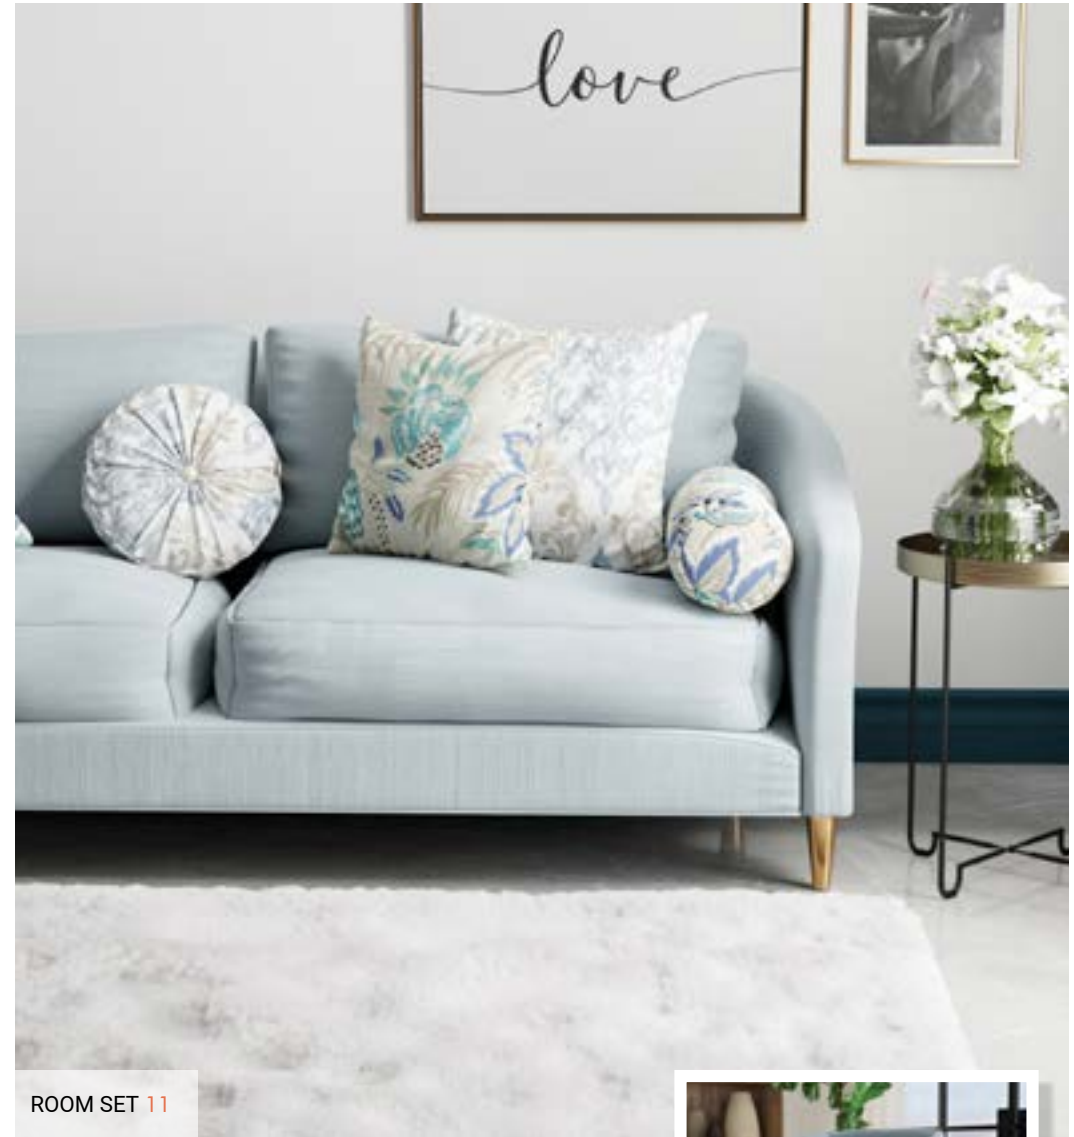

STYLE

ROOM SET 11

Sofa

Pillows