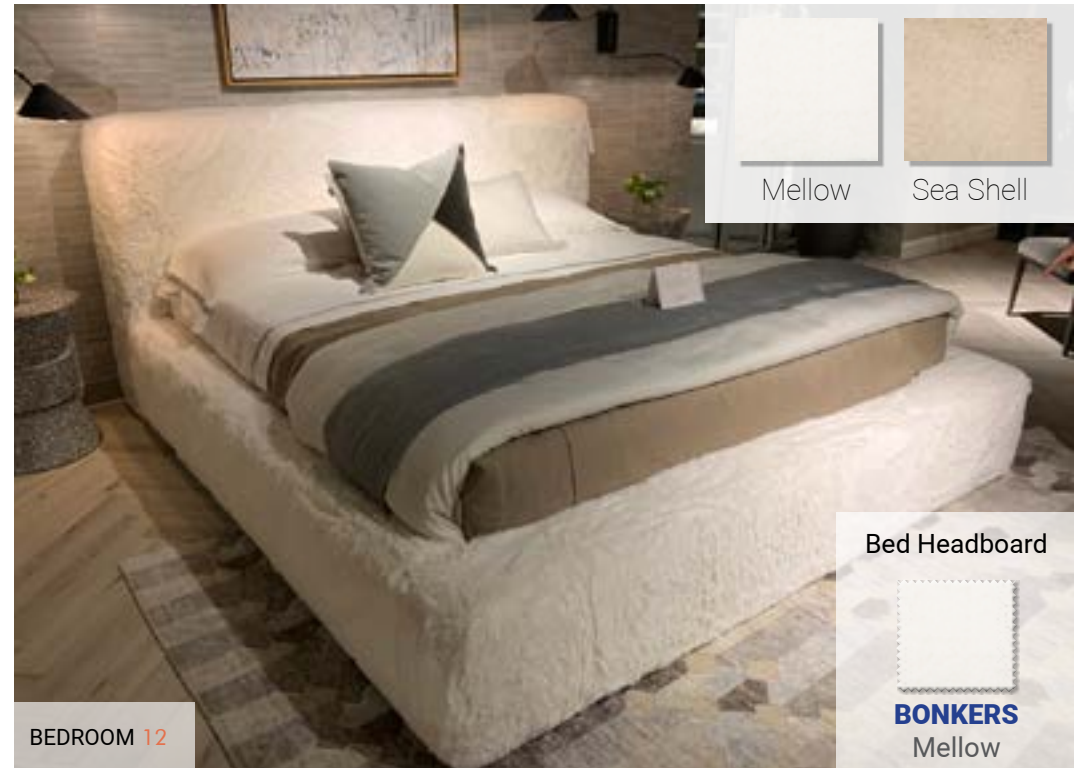

FAUX FUR COUTURE

BONKERS

BEDROOM 12