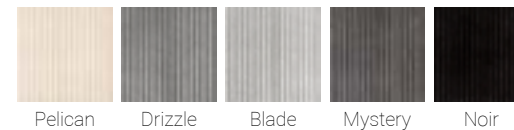

FAUX FUR COUTURE

FAUX FUR COUTURE

BONKERS

BEDROOM 12

BOSS

Pelican Drizzle Blade Mystery Noir

ROOM SET 13

FAUX FUR COUTURE