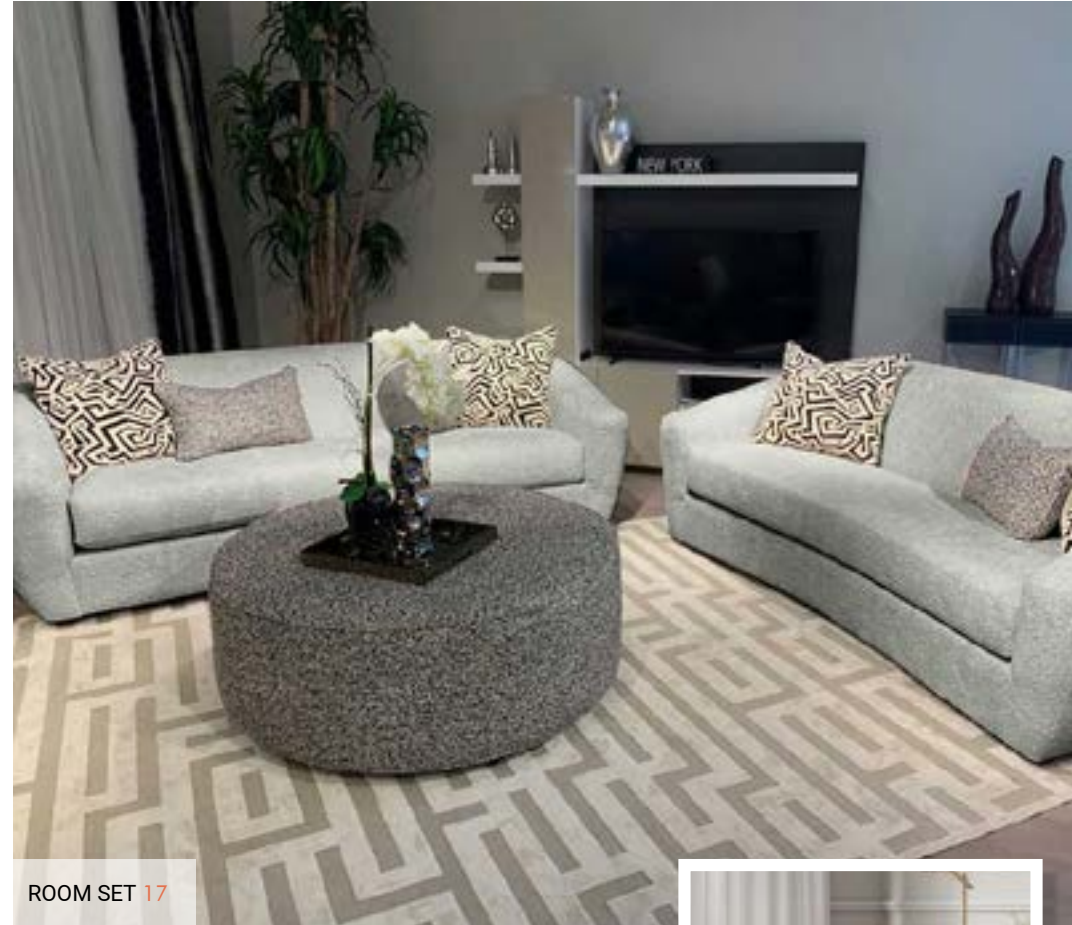

ROOM SET 17

Sofa

Plain Pillows & Ottoman