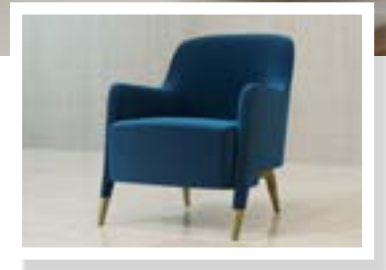

DUCHESS

Experience the luxury of Performance Velvet in stunning wet colors, where comfort meets elegance. This unique collection offers both plush texture and remarkable durability.

The infusion of wet colors brings a captivating vibrancy to the palette, evoking nature's most enchanting moments. From deep sapphire blues to lush emerald greens, each hue tells a vivid story.

DUCHESS

Vanilla	Butter	Candle	Lentil	Camel	Chocolate	Coffee	Nutmeg	Aluminum	Blade
Castle	Exhaust	Caviar	Ink	Dijon	Midas	Squash	Dawn	Poppy	Blush
Aquarius	Atlantis	Cabana	Caribbean	Catalina	Liberty	Ocean	Oxford	Shore	Sky
Sage	Terrain	Allure	Lily Pad	Espresso	Pesto	Cabernet	Canal	Cilantro	Flamingo

Sectional & Chairs

Pillows

Drapery