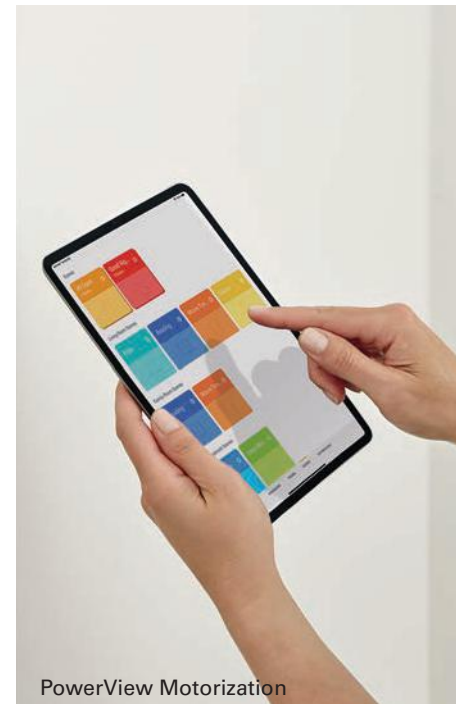

Safety

No dangling cords for enhanced child and pet safety.

Six Colors

- Bronze
- Graphite
- Mushroom Sparkle
- Champagne
- Silver
- White Diamond

Combination Wand/Cord

Traveling Wand

PowerView Motorization